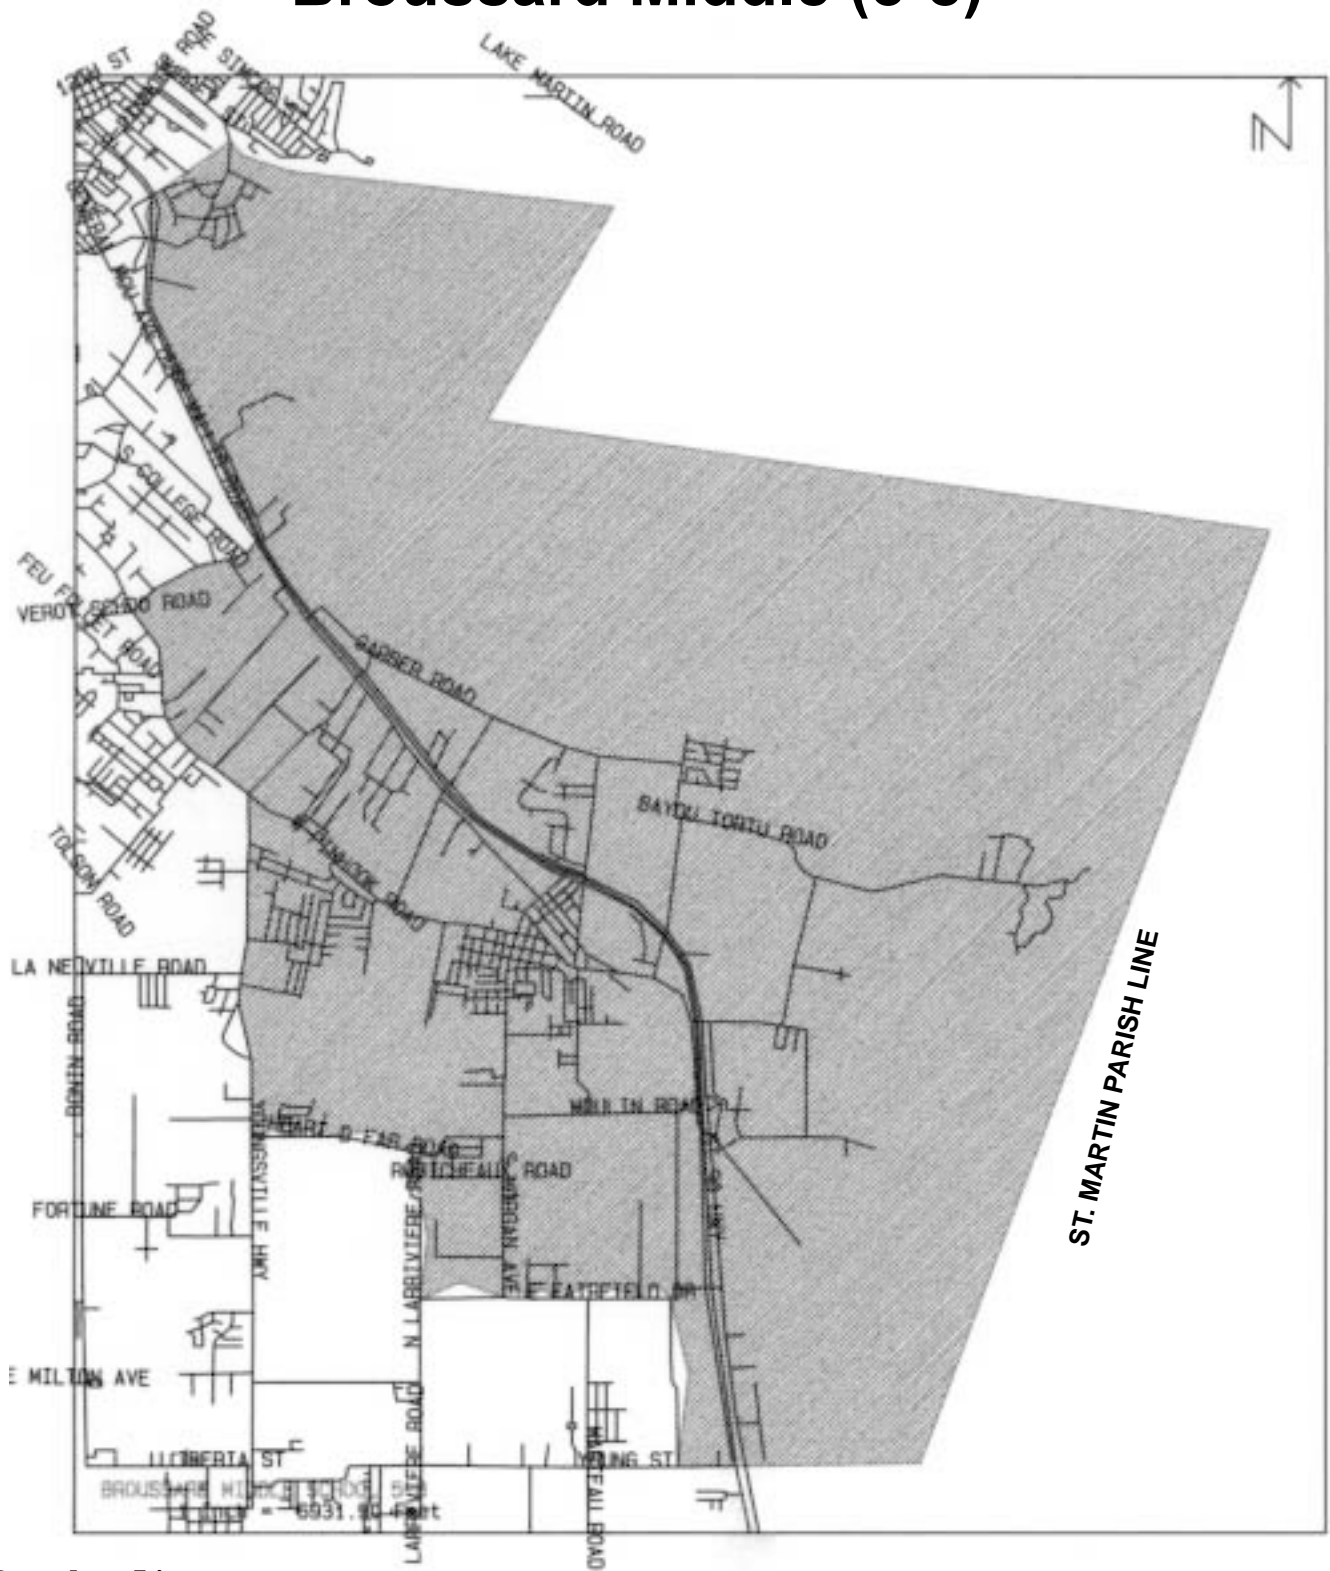

# Broussard Middle (5-8)

## Boundary Lines:

Starting at a point where St. Martin Parish line meets with Young St. (Hwy. 92), Young St. westerly to St. Etienne Rd.; St. Etienne Rd. northerly to E. Fairfield Rd.; E. Fairfield Rd. west to N. Larrieviere Rd.; N. Larrieviere Rd. to Heart D Farm Rd.; Heart D Farm Rd. west to Youngsville Hwy. (Hwy. 89); Youngsville Hwy. north to Pinhook Rd.; Pinhook west to Verot School Rd. (Hwy. 339); Verot School Rd. east to Hwy. 90; Hwy. 90 north to the Vermilion River; the Vermilion River southeasterly to the St. Martin Parish line; the St. Martin Parish line southeasterly to where it meets with Young St.