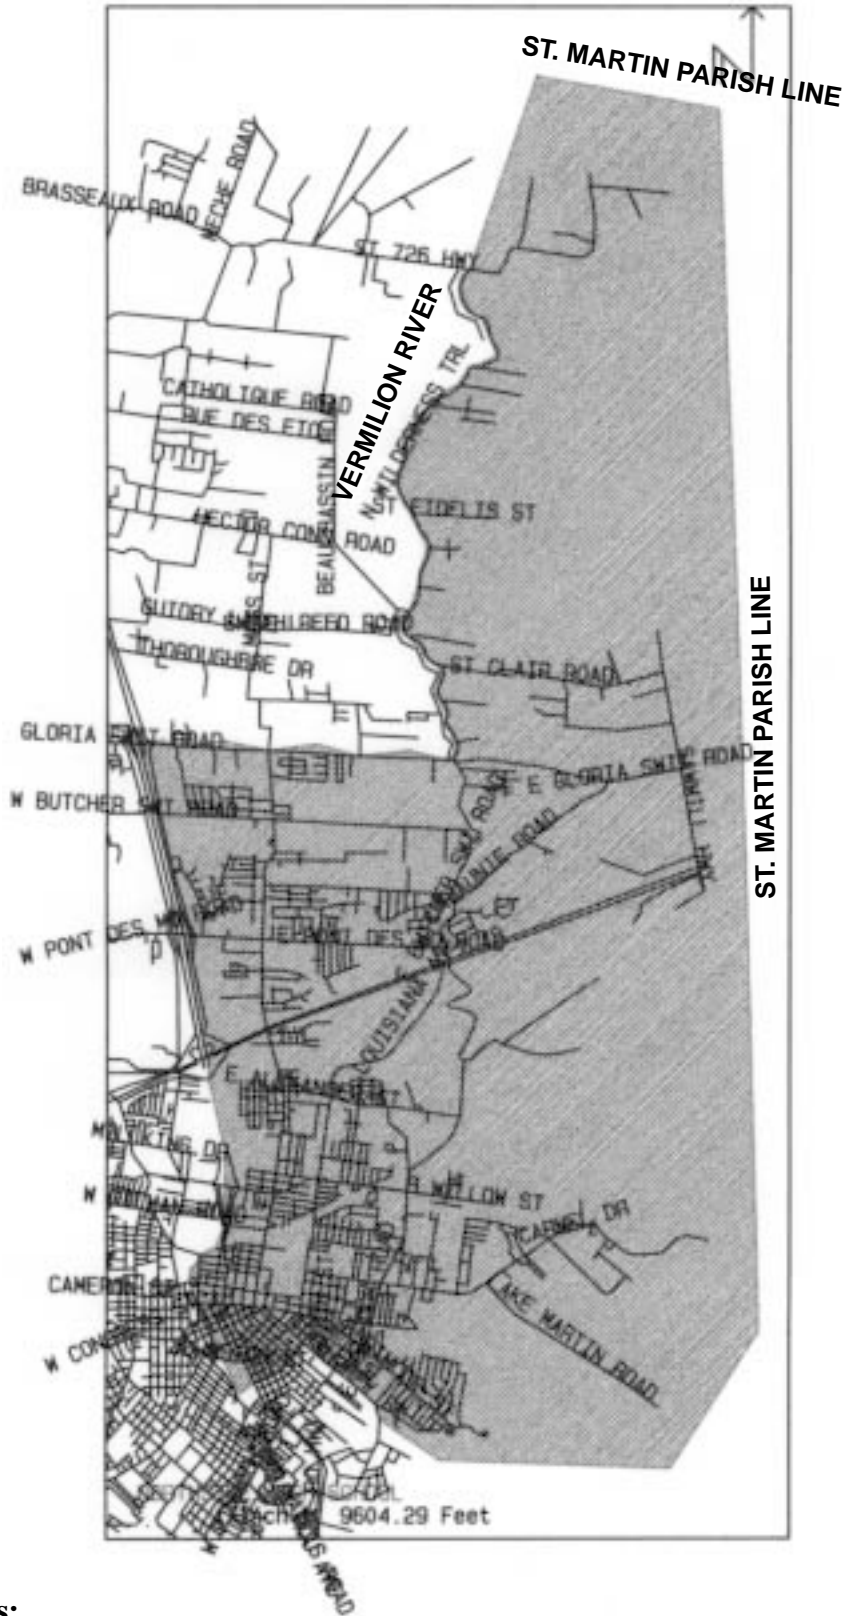

Northside High (9-12)

Boundary Lines:

Starting at the St. Martin Parish line follow the Vermilion River south to Gloria Switch Rd.; Gloria Switch Rd. west to I-49; I-49 south to the Evangeline Thruway and on to B.B. Railroad track; B.B. Railroad track southwesterly to the Southern Pacific Railroad track; Southern Pacific Railroad track south to 12th St.; 12th St. easterly to Surrey St.; Surrey St. south to the Vermilion River; Vermilion River to the St. Martin Parish line; St. Martin Parish line north to the Vermilion River.