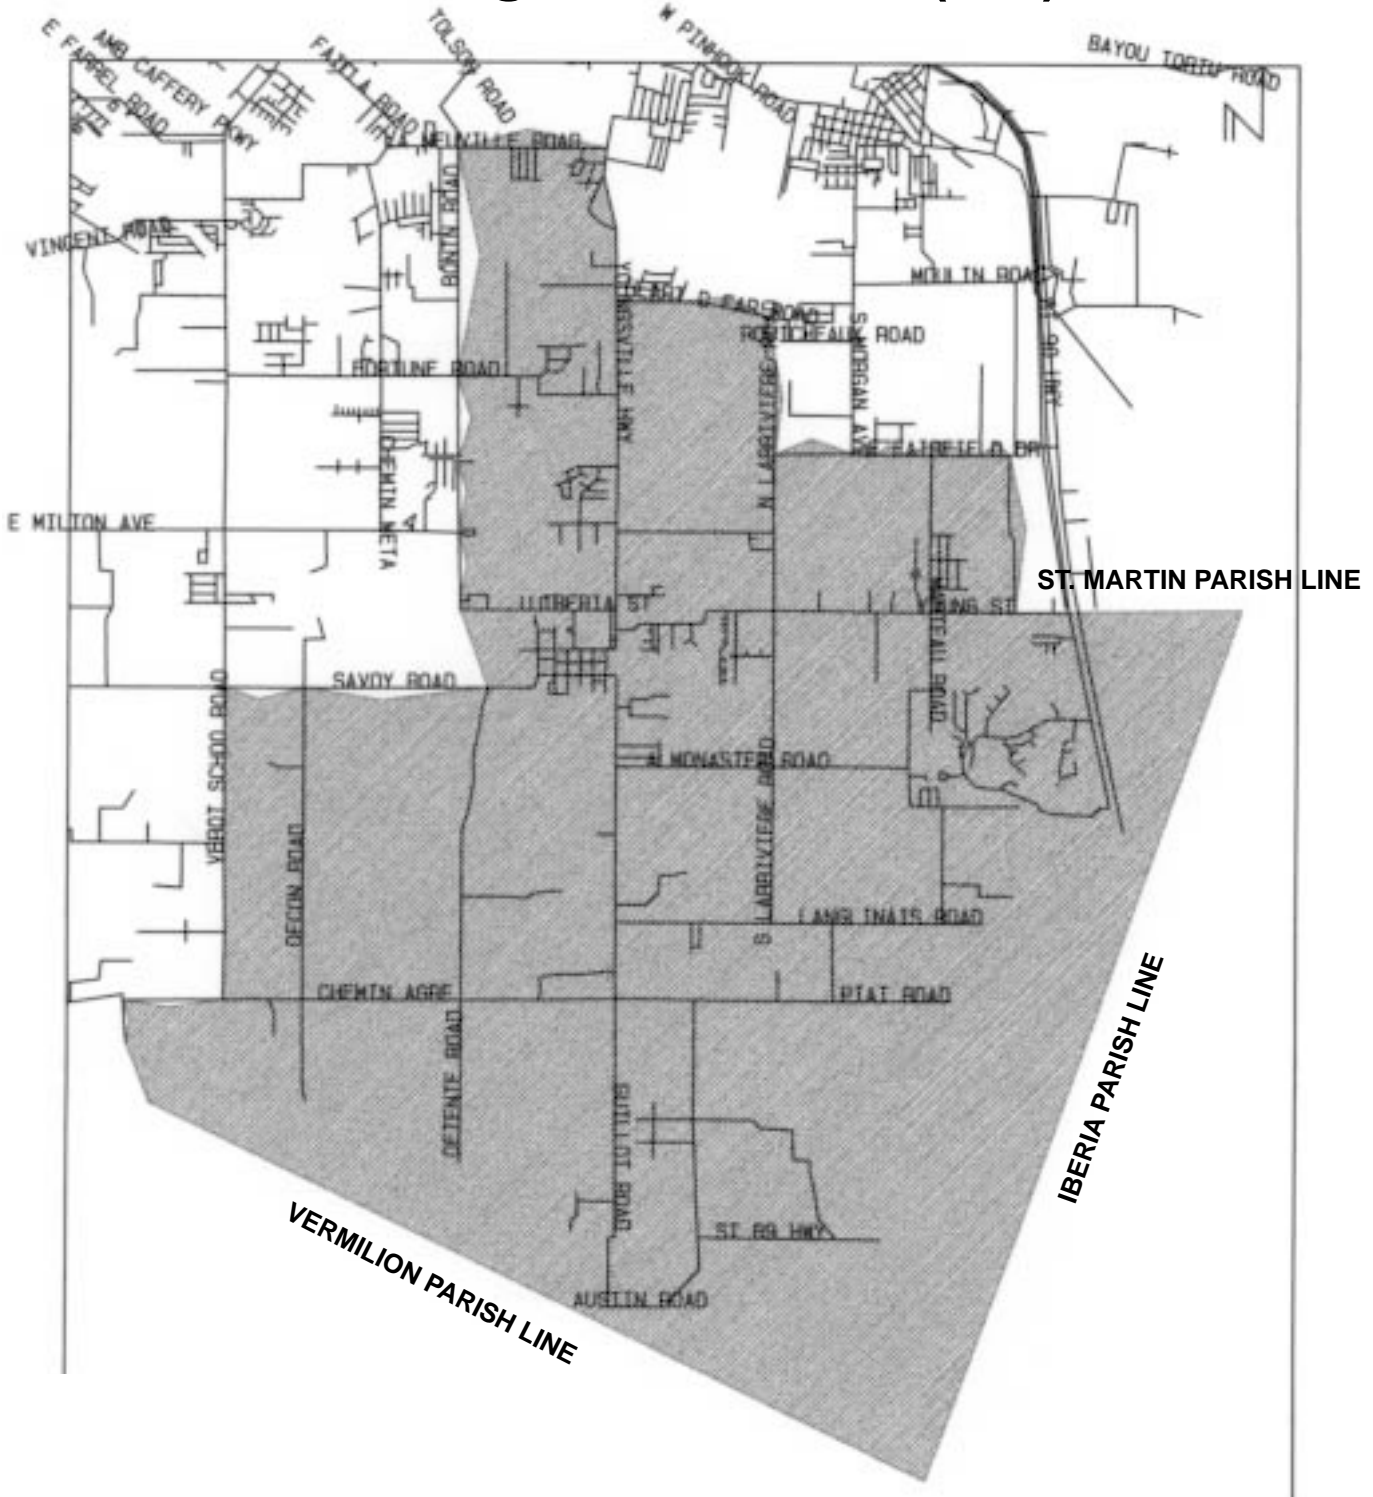

# Youngsville Middle (5-8)

## Boundary Lines:

North on Youngville Hwy. (Hwy. 89) from Heart D Farm Rd. to La Neuville Rd.; West on LaNeuville Rd. to Bonin Rd.; South on Bonin Rd. to Iberia St.; South from the intersection of Bonin Rd.-Iberia St. to the intersection of Detente Rd.-Savoy Rd.; West on Savoy Rd. to Verot School Rd.; South on Verot School Rd. to Chemin Agreeable Rd.; West on Chemin Agreeable Rd. to Romero Rd.; South on Romero Rd. to the Vermilion Parish line; follow the Vermilion Parish line east to the Iberia Parish line; follow the Iberia Parish line north to the St. Martin Parish line; follow the St. Martin Parish line to Young St.; West on Young St. to St. Etienne Rd.; North on St. Etienne Rd. to E. Fairfield Dr.; West on E. Fairfield Dr. to N. Larriviere Rd.; North on N. Larriviere Rd. to Heart D Farm Rd.; West on Heart D Farm Rd. to Youngville Hwy.