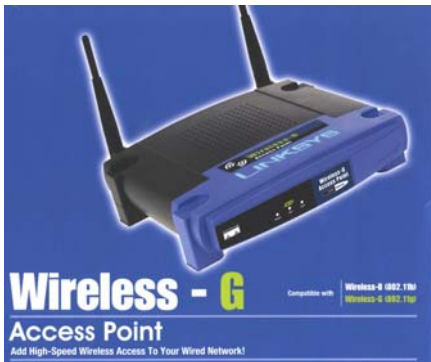

The following is a list and visual reference of the equipment that comes with each S.U.I.T.case set.

1 - Cat 5 Cable

**6 – Floppy Drives
6- CD ROMS
w/Cables**

1 – Surge Protector

6- Mouse

6 – Wireless Notebook Cards